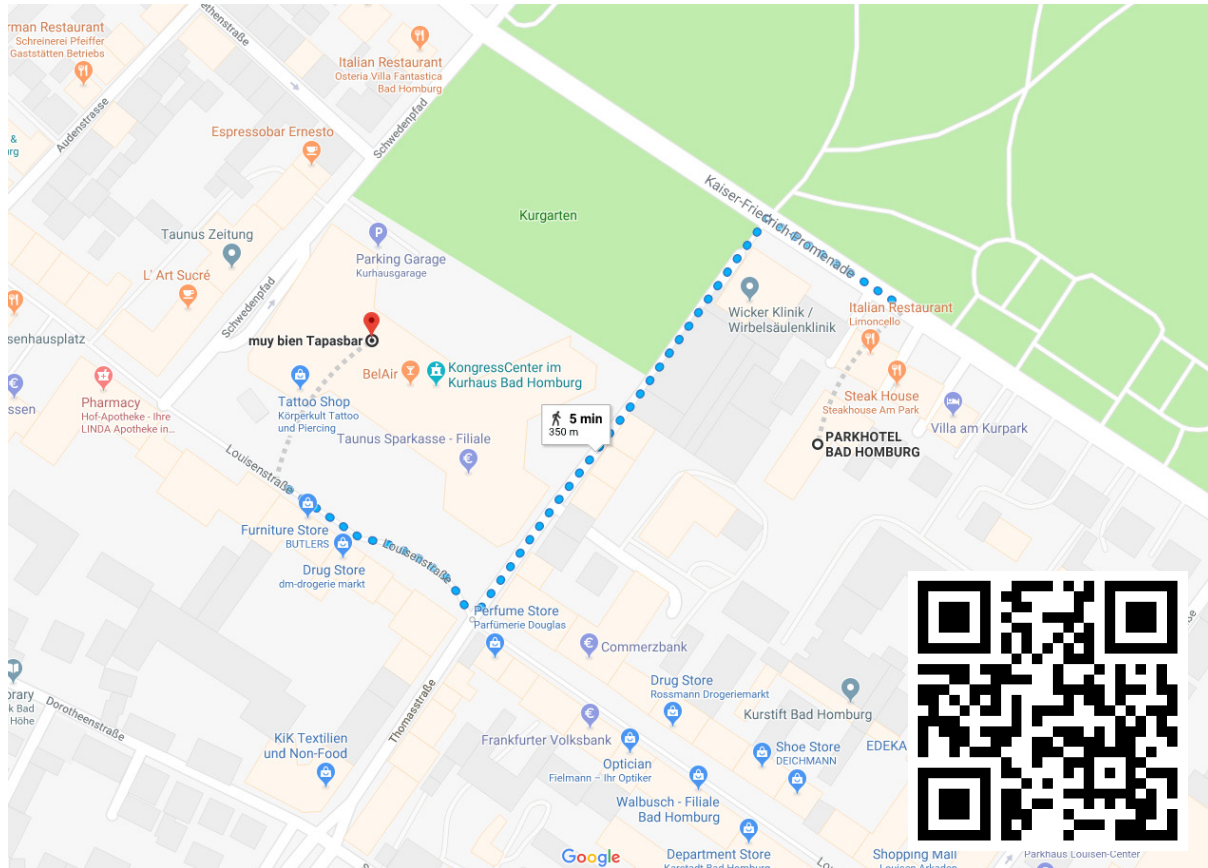

ROUTING - V

From **Parkhotel** to **Muy Bien Tapasbar**

Our get-together on Sunday evening at 6pm will take place right around the corner from the Parkhotel. Simply turn left when you walk from the hotel towards the park and turn to the left once again into the street Thomasstraße. You will get to the pedestrian zone where you turn to the right and see the entrance of Muy Bien.

Addresses

- Muy Bien: Louisenstraße 60, 61348 Bad Homburg
www.muy-bien.net
- Parkhotel: Kaiser-Friedrich-Promenade 53, 61348 Bad Homburg
www.parkhotel-bad-homburg.de/en