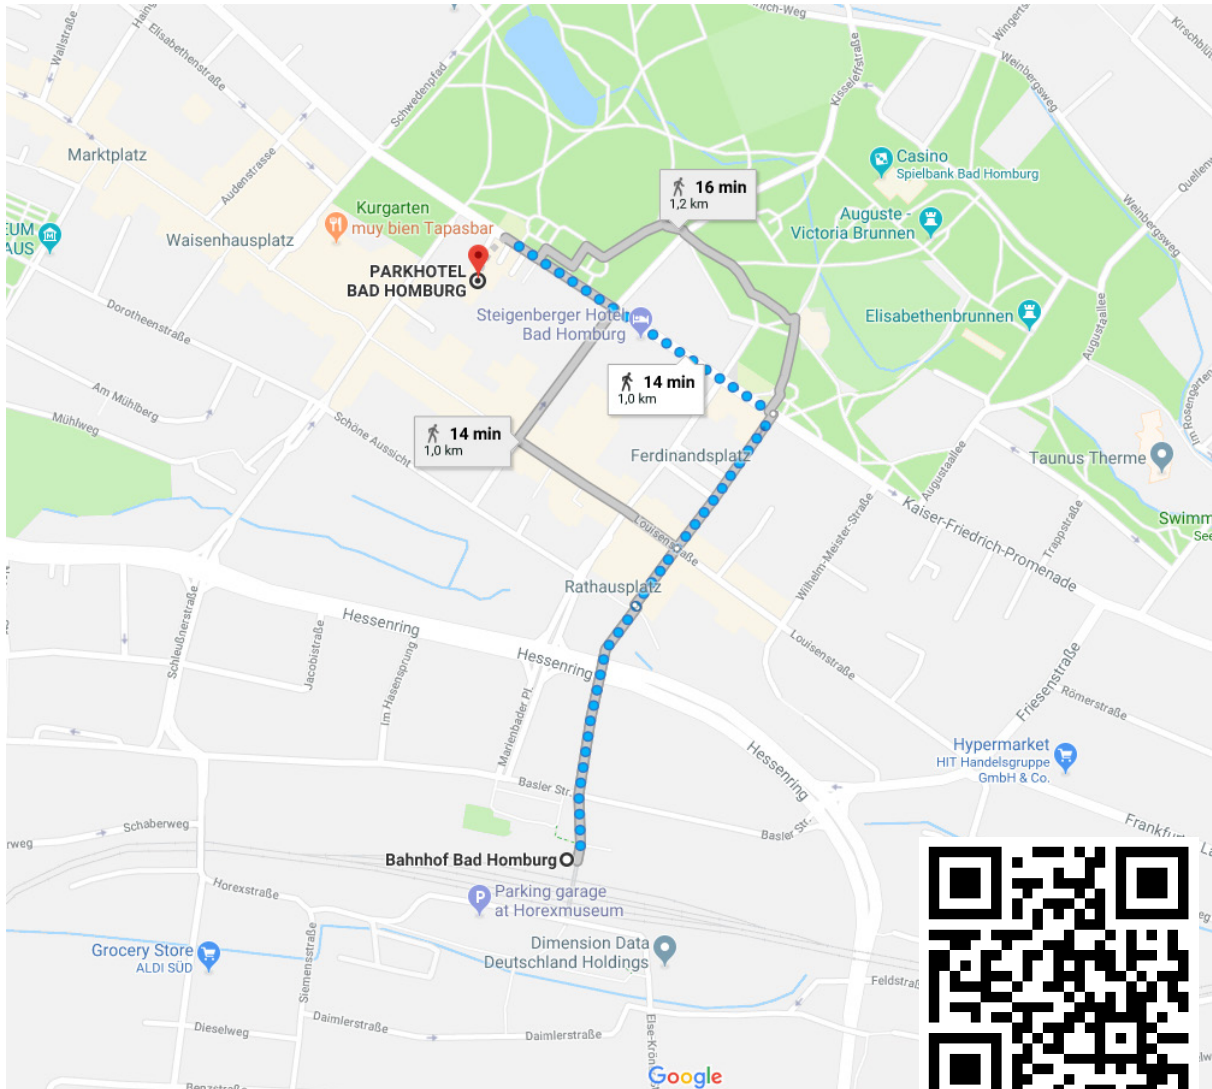

ROUTING - III

From **Bad Homburg Station** to the **Parkhotel**

When you arrive at **Bad Homburg Station** it is just a 1km walk to the **Parkhotel**. Please follow the subsequent recommendations:

1. From the station in Bad Homburg, leave the station at the northern entrance and head straight towards the park.
2. From there, turn left until you find the hotel on your left hand-side.

Addresses

- Parkhotel: Kaiser-Friedrich-Promenade 53, 61348 Bad Homburg
www.parkhotel-bad-homburg.de/en