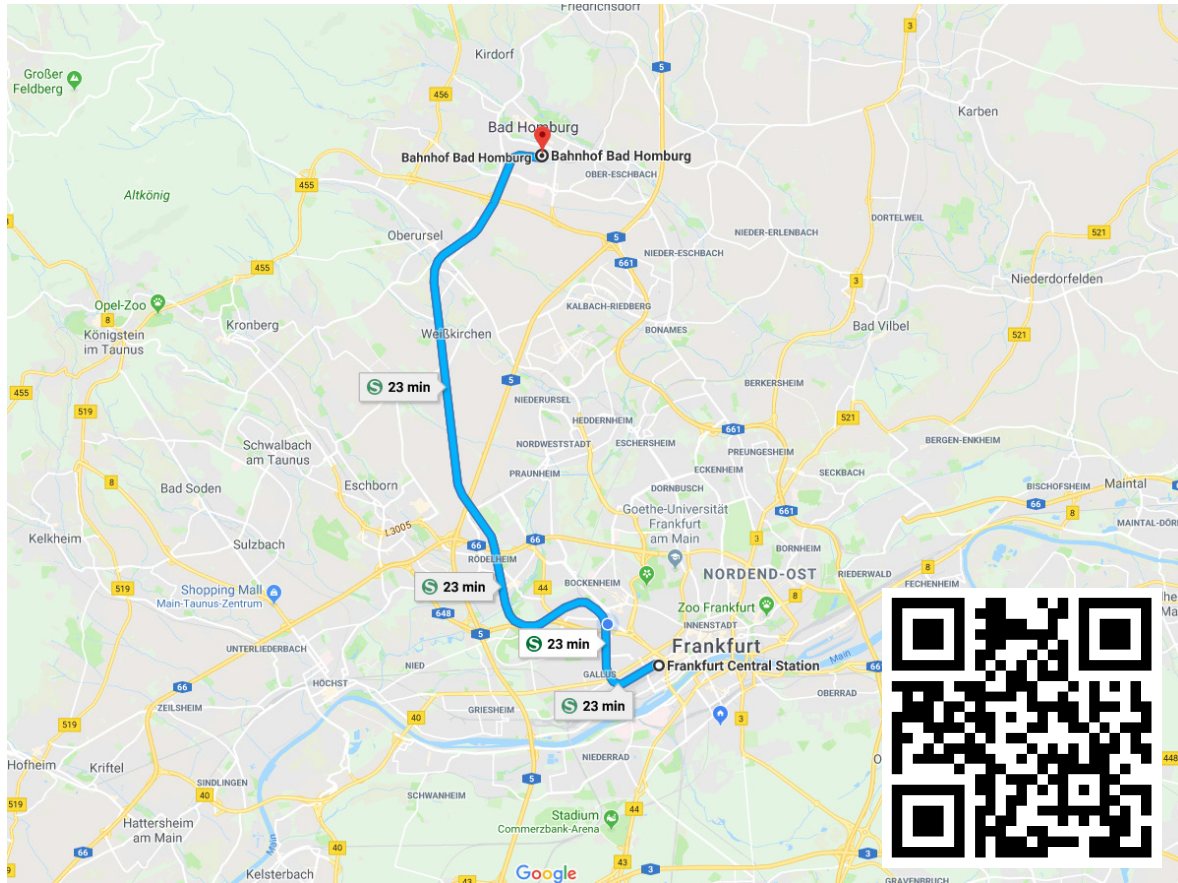

ROUTING - II

From **Frankfurt Central Station** to **Bad Homburg**

If you arrive at **Frankfurt Central Station** we recommend you to take a **local train** (labelled with a green “S” symbol) to **Bad Homburg**. In the Central Station, you will have to change to platform 16 and take the local train S5 to Bad Homburg. You can buy a one-way ticket (4.90 EUR) at all ticket machines: These are either labelled in red and blue colour from “Deutsche Bahn, DB”, or in green colour from the local transport association “RMV”.

Addresses:

- Local Transport Association RMV (www.rmv.de/auskunft/bin/jp/query.exe/en)